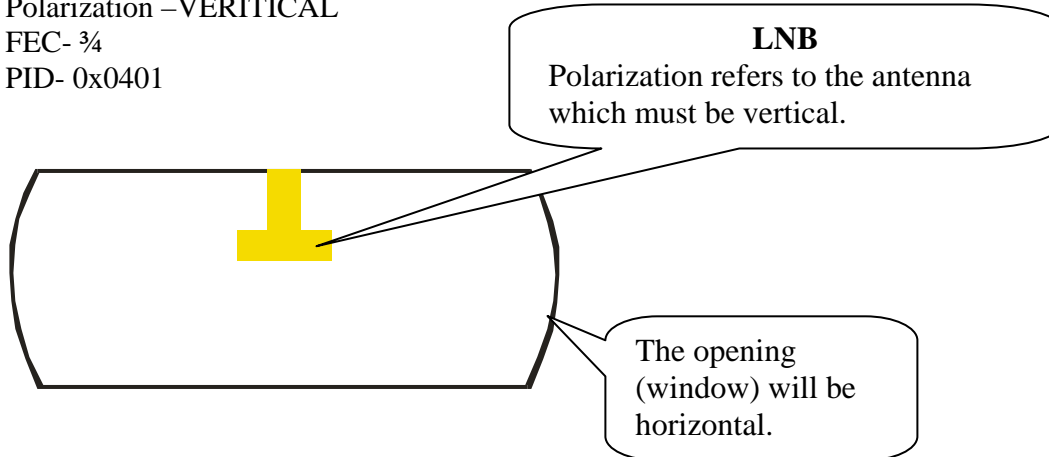

Receive Only Dishes- Typical Installation

Receiver – Westport, B2C2 (internal receiver card) or Optibase

Satellite – AMC-1

Orbital Position – 103.0° W

Transponder Downlink Frequency – 12.144.5 Mhz

Polarization – VERITICAL

FEC- ¾

PID- 0x0401

ViaSat- 2 Way Installation

RCST/DIU Receiver – LinkStar

Satellite – Galaxy 13 (Horizons-1)

Orbital Position – 127.0° W

Transponder Downlink Frequency – 11.210Mhz

Polarization – Horizontal/Left

ESATCOM- Florida Satellite System

RCST/DIU – Hughes

Satellite – ???

Orbital Position – ???

Polarization – ???

Direcway

RCST/DIU – Hughes

Satellite – Galaxy 11

Orbital Position – 91.0° W

Transponder Downlink Frequency – 12.170Mhz

Polarization – Vertical/Right